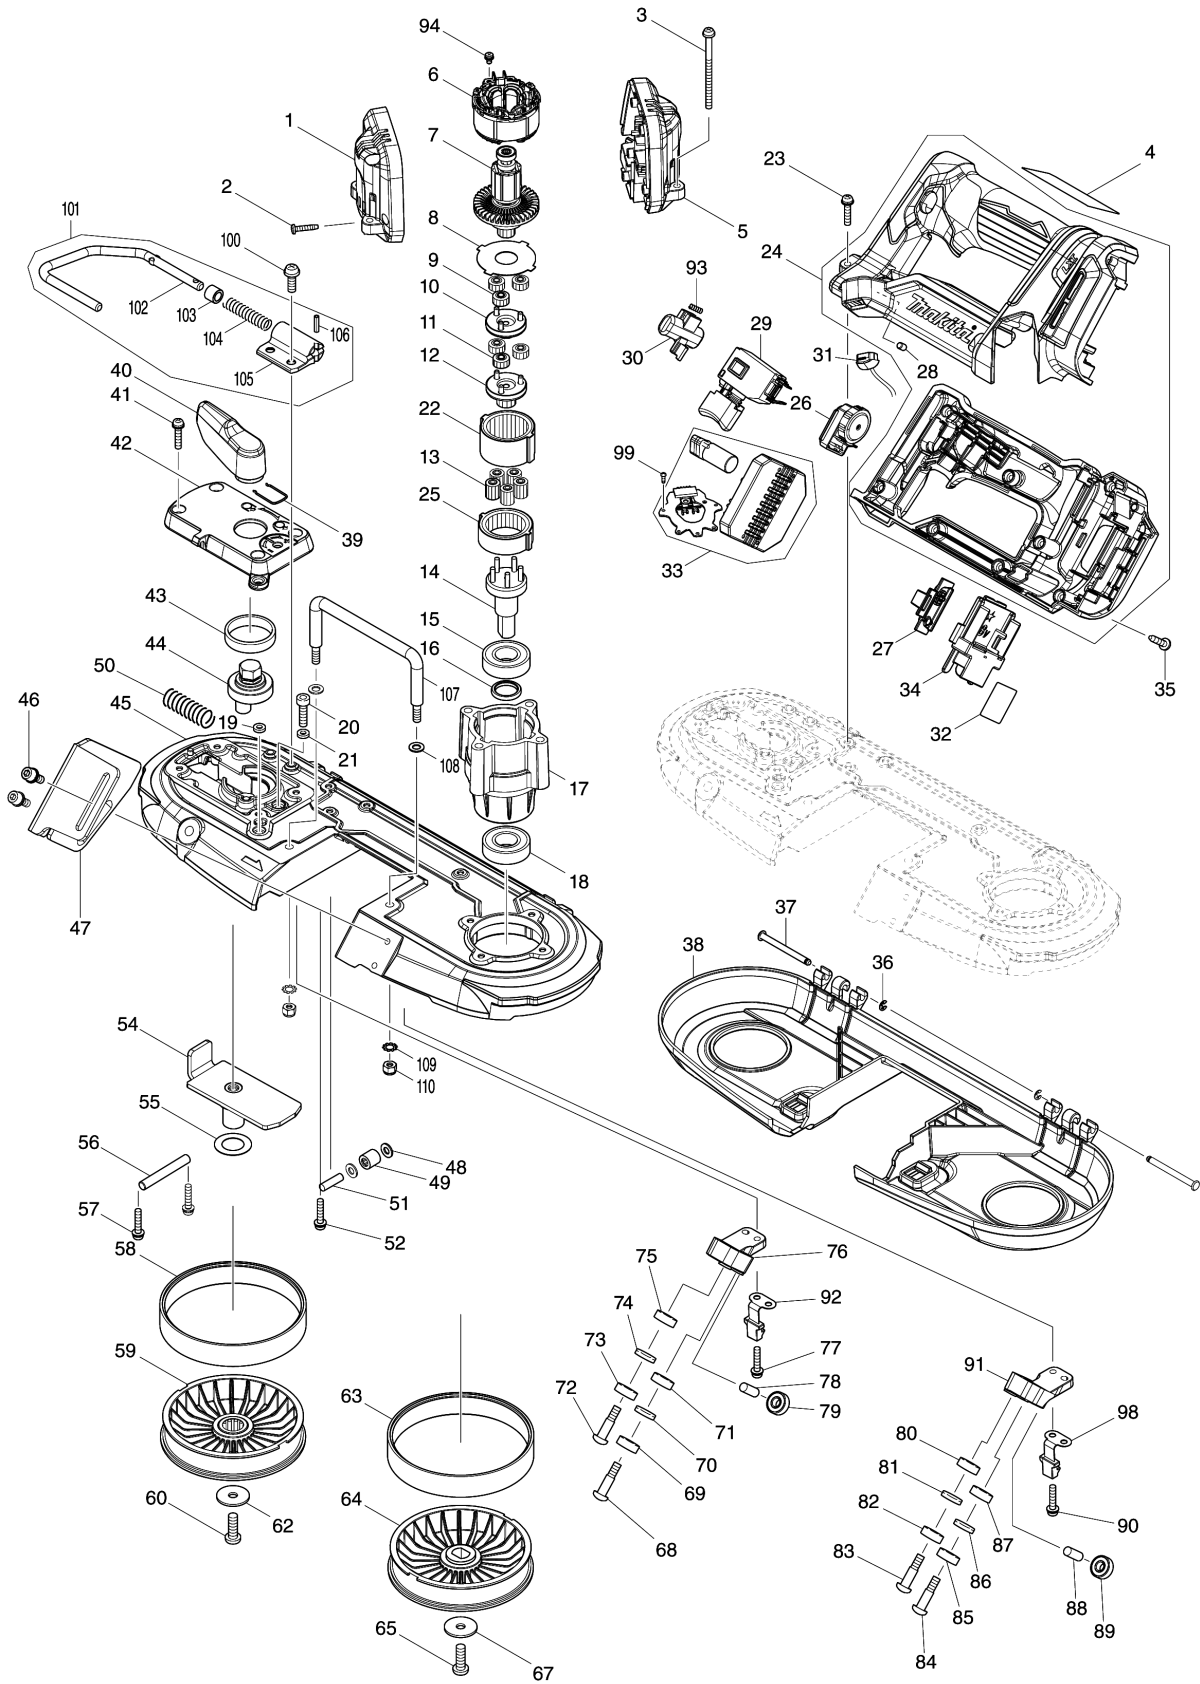

Model No.DPB183 CORDLESS PORTABLE BAND SAW

Model No.DPB183 CORDLESS PORTABLE BAND SAW

Item	Parts No.	Description	I/C	Qty	New/Old	Opt. 1	Opt. 2	Note
001	183P49-2	MOTOR HOUSING SET		1				
D10		INC. 5						
002	266130-9	TAPPING SCREW BIND PT 3X16		5				
003	911188-0	PAN HEAD SCREW M4X60		4				
004	857C69-1	DPB183 NAME PLATE		1				
005	183P49-2	MOTOR HOUSING SET		1				
D10		INC. 1						
006	629482-3	STATOR		1				
007	619628-9	ROTOR		1				
008	253474-6	LOCK WASHER		1				
009	226923-6	SPUR GEAR 13		3				
010	140M80-3	SPUR GEAR 14B COMPLETE		1				
011	226923-6	SPUR GEAR 13		3				
012	140M81-1	SPUR GEAR 16 COMPLETE		1				
013	226924-4	SPUR GEAR 11		5				
014	140T74-0	SPINDLE COMPLETE		1				
015	211247-3	BALL BEARING 6002DDW		1				
016	257348-3	RING 15		1				
017	319980-2	GEAR HOUSING		1				
018	211247-3	BALL BEARING 6002DDW		1				
019	262130-7	URETHANE RING 4		1				
020	265382-9	HEX. SOCKET HEAD BOLT M5X20		1				
021	262130-7	URETHANE RING 4		1				
022	226921-0	INTERNAL GEAR 40		1				
023	911138-5	PAN HEAD SCREW M4X20		4				
024	183R20-8	HANDLE SET		1				
C10	263005-3	RUBBER PIN 6		2				
D10		INC. 28						
025	226922-8	INTERNAL GEAR 39		1				
026	620A64-0	DIAL CIRCUIT		1				
027	140T79-0	INDICATION PLATE COMPLETE		1				
028	263027-3	RUBBER PIN 4		1				
029	651486-7	SWITCH C3JW-4B-R		1				
030	412551-5	LOCK OFF BUTTON		1				
031	620521-2	LED CIRCUIT		1				
032	857C76-4	DPB183 SERIAL NO. LABEL		1				
033	620D03-8	CONTROLLER		1				
034	643874-2	TERMINAL		1				
035	266130-9	TAPPING SCREW BIND PT 3X16		8				
036	961017-7	STOP RING E-3		2				